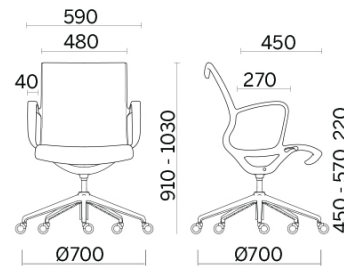

Meeting 5
star base with
armrests