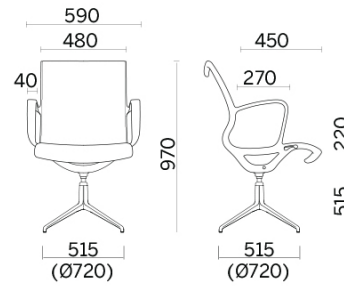

Meeting 4
star base with
armrests