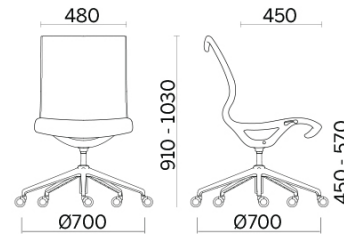

Meeting 5
star base