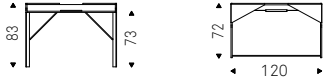

Qwerty

Andrea Lucatello | 2012

Scrivania con struttura in acciaio verniciato graphite o bianco opaco e profili in acciaio inox lucido. Piano in MDF laccato graphite o bianco goffrato fine. PAD in cuoio nei colori come da campionario.

Desk with matt graphite or white painted frame and profile in polished stainless steel. Top in lacquered graphite or white embossed MDF. Leather pad as per sample card.

◀ QWERTY desk with matt graphite frame/top and pad in leather 47 oyster
▶ QWERTY desk with matt graphite frame/top and pad in leather 42 fango
- INDY 401-C chair in polyurethane P05 antracite and black nylon base - LAMPO table lamp in titanium - MUMBAI rug