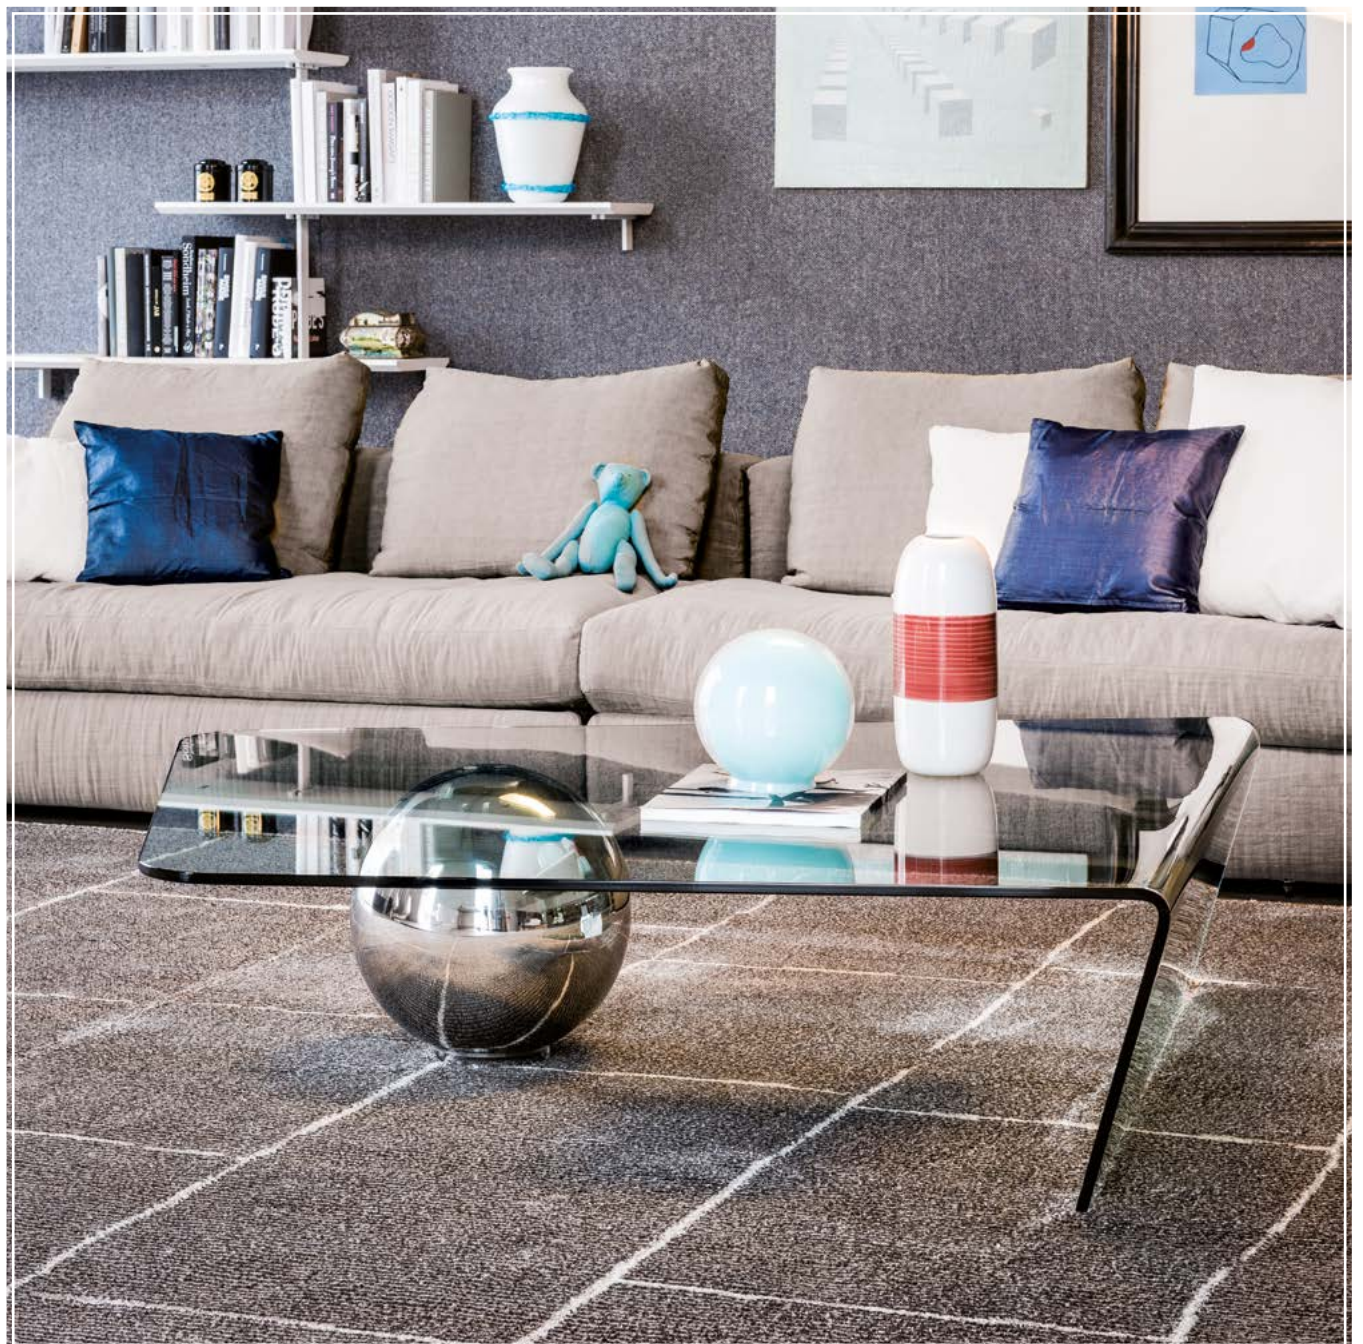

Tavolino con piano in cristallo trasparente curvato, sfera in acciaio lucido o travertino.

Coffee table with curved clear glass top, shiny steel or travertine sphere.

GLOBE coffee table with polished steel sphere and clear glass top
- AIRPORT bookcase with white structure and shelves