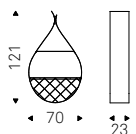

Drop

Pierpaolo Zanchin | 2010

Libreria/portabottiglie a muro in acciaio verniciato nero, graphite opaco o in acciaio inox lucido con griglia e ripiano verniciati nero, graphite o bianco opaco o in acciaio verniciato gofrato titanio con griglia e ripiano verniciati nero opaco.

Wall bookcase/wine rack in matt black, graphite lacquered steel or in polished stainless steel with rack and shelf in matt black, graphite or white varnished steel or titanium embossed lacquered steel with rack and shelf in matt black varnished steel.