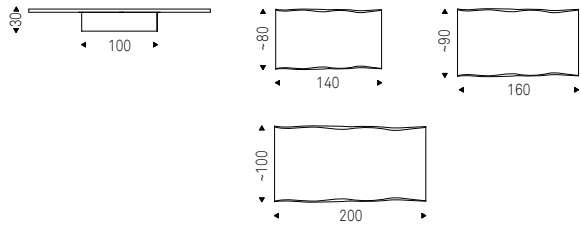

Idem

Philip Jackson | 2019

Tavolino con struttura in metallo verniciato gofrato graphite e piano in noce Canaletto, rovere bruciato o rovere naturale con bordi irregolari in massello.

Coffee table with frame in graphite embossed lacquered steel and top in Canaletto walnut, burned oak or natural oak with irregular solid wood edges.