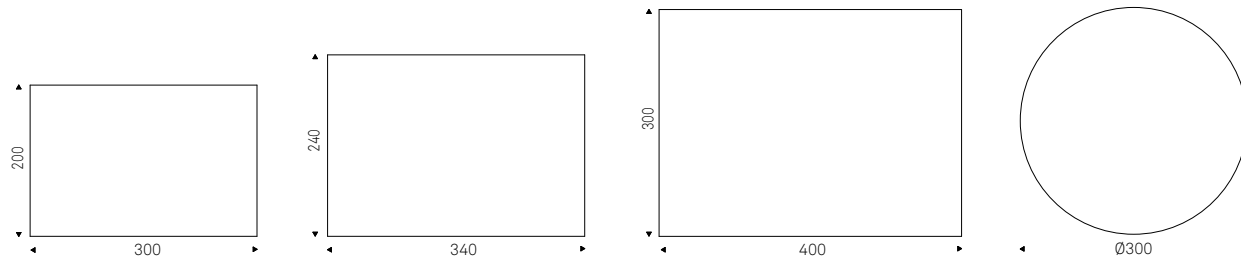

Radja - Mumbai

STC Studio

Tappeto tessuto in cotone e ciniglia a rilievo.

Rug made in cotton and chenille with relief.