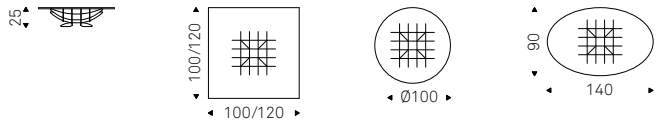

Nido

Atlas

Nencini & Brothers | 2004

Tavolino con base in acciaio verniciato nero o graphite.
Piano in cristallo trasparente

Coffee table with black or graphite varnished steel base.
Top in clear glass.

ATLAS coffee table with graphite base and clear glass top - BOB POUF in soft leather 947 oyster