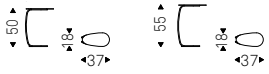

Yago

Studio Kronos | 2019

Tavolino fianco divano con base e piano in acciaio verniciato goffrato titanio, Brushed Bronze o Brushed Grey.

Side table with frame and top in titanium embossed lacquered steel, Brushed Bronze or Brushed Grey.