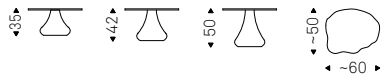

Rio

Giorgio Cattelan | 2013

Tavolino con base in alluminio verniciato gofrato graphite. Piano in MDF impiallacciato con sezione di tronco d'albero di noce. Misure del piano indicative, ogni pezzo è unico e diverso nella forma e nella misura.

Coffee table with base in graphite embossed lacquered aluminium. MDF veneered top in log section of walnut tree trunk. Aproximate sizes of the top, each piece is unique and different in shape and size.