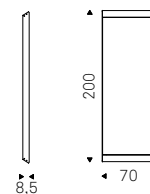

Excalibur

Paolo Cattelan | 2015

Specchio da parete con cornice in massello di noce Canaletto e acciaio verniciato gofrato graphite o nero. Lo specchio è fornito di staffe per il fissaggio sia orizzontale che verticale.

Wall mirror with frame in solid Canaletto walnut and graphite or black embossed lacquered steel. Mirror is equipped with plates for both horizontal and vertical installation.