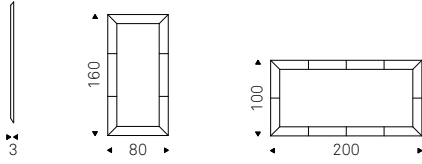

Mirror with frame covered in leather as per sample card. Mirror is equipped with plates for horizontal or vertical installation.

PHOTO mirror with frame covered in leather 48 lino - SIPARIO coat hanger in white polyethylene