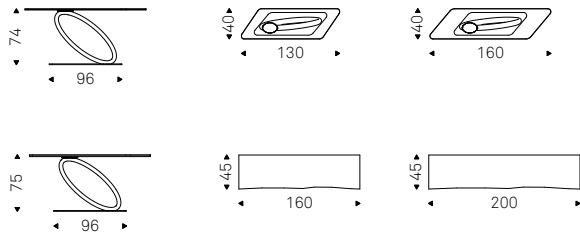

Etoile

Giorgio Cattelan | 2020

Coppia di consolle con due altezze, struttura in acciaio verniciato Brushed Brass, Brushed Bronze o Brushed Grey e particolari in ottone.

Pair of consoles in two heights, structure in Brushed Brass, Brushed Bronze or Brushed Grey lacquered steel and brass details.