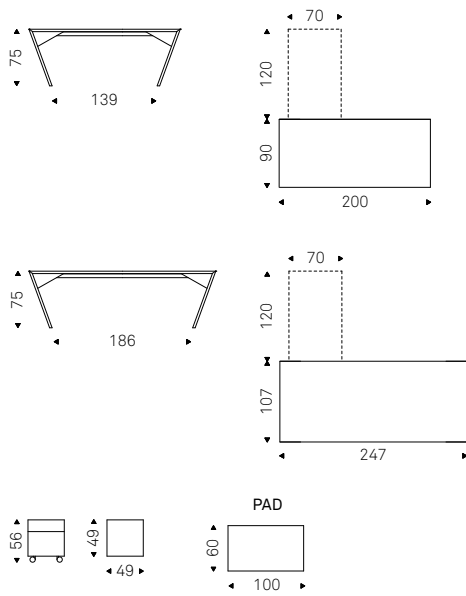

Vega

Giorgio Cattelan | 2006

Scrivania in acciaio inox lucido o rivestita in noce Canaletto o rovere bruciato con interno verniciato graphite opaco. Accessori disponibili: dattilo nella stessa finitura della scrivania (deve essere sorretto da cassettera), cassettera su ruote a due cassetti con struttura verniciata graphite e frontale in cuoio come da campionario, pad in cuoio come da campionario.

Desk in polished stainless steel or covered in Canaletto walnut or burned oak with inner sides painted in matt graphite. Optional accessories: peninsula in the same finish as the desk (to be supported by drawer-unit), two-drawer-unit on wheels with graphite lacquered structure and front part of the drawers in leather as per sample card, pad in leather as per sample card.

VEGA 247 desk in polished stainless steel - TYLER WHEELS CB chairs in soft leather 942 fango and black frame