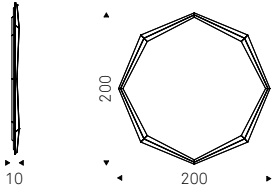

Emerald Magnum

Paolo Cattelan | 2017

Specchio da parete o da terra tutto in cristallo specchiato o specchiato fumè.

Wall mounted or floor standing mirror in mirrored glass or fumé glass.

EMERALD MAGNUM mirror in mirrored glass - DUMBO chair in soft leather 948 lino and matt black frame - MUMBAI rug