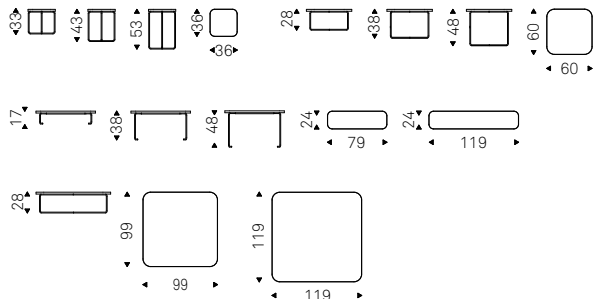

Benny

Studio Kronos | 2019

Tavolino con struttura in acciaio verniciato gofrato titanio o nero, o con base in Bronze e cornice del top in Brushed Bronze. Piano in cristallo specchiato bronzo.

Coffee table with frame in embossed titanium or black lacquered steel, or with base in Bronze and Brushed Bronze top frame. Mirrored bronze glass top.

Benny Keramik

Studio Kronos | 2019

Tavolino con struttura in acciaio verniciato gofrato titanio o nero, o con base in Bronze e cornice del top in Brushed Bronze. Piano in ceramica Marmi nei colori Alabastro, Supreme, Golden Calacatta opaco, Golden Calacatta lucido, Portoro opaco, Portoro lucido, Sahara Noir lucido, Makalu, Breccia, Arenal, Kaindy o Zefiro.

Coffee table with frame in embossed titanium or black lacquered steel, or with base in Bronze and Brushed Bronze top frame. Marmi Alabastro, Supreme, matt Golden Calacatta, glossy Golden Calacatta, matt Portoro, glossy Portoro, glossy Sahara Noir, Makalu, Breccia, Arenal, Kaindy or Zefiro ceramic top.