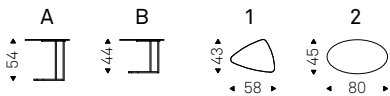

Pat

Silver Studio | 2012

Tavolino con base in acciaio graphite o bianco opaco. Piano in cristallo 8mm temperato extrachiario verniciato bianco o graphite.

Coffee table with matt graphite or white painted steel base. Top in 8mm extra clear white or graphite painted tempered glass.