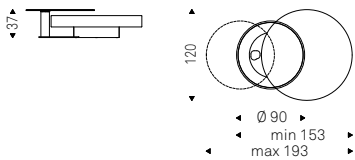

Arena

Yasuhiro Shito | 2020

Tavolino con base in acciaio verniciato gofrato nero e piano verniciato Brushed Bronze o Brushed Grey.

Nelle versioni Bond e Double Bond il tavolino principale è affiancato da uno o due tavolini con base in acciaio verniciato gofrato nero, colonna in acciaio verniciato Brushed Bronze o Brushed Grey e piano girevole in cristallo bisellato fumè.

Coffee table with black embossed lacquered steel base and top in Brushed Bronze or Brushed Grey lacquered steel.

In Bond and Double Bond versions, main coffee table is sided by one or two coffee tables with base in black embossed lacquered steel, column in Brushed Bronze or Brushed Grey lacquered steel and swivelling fumé beveled glass top.

Arena Bond

◀ ARENA coffee table in brushed grey
▶ ARENA BOND coffee table in brushed bronze - Version BOND coffee table with black base, brushed bronze column and fumé glass top - BILLY KERAMIK side tables with black base and zefiro ceramic top - HEAVEN lamp - MUMBAI rugs - LATITUDE bookcases in bronze