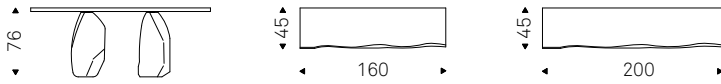

Rapa Nui

Oriano Favaretto | 2015

Consolle con gambe in cemento verniciato in pasta nei colori bianco o grigio. Piano in legno noce Canaletto, rovere bruciato o rovere naturale con bordo irregolare in massello.

Console with legs in white or grey colored cement. Top in solid Canaletto walnut, burned oak or natural oak with irregular edges.

RAPA NUI 200 console with white base and Canaletto walnut top - STRIPES mirror - BOB pouf in soft leather 945 safari - MAPOON rug