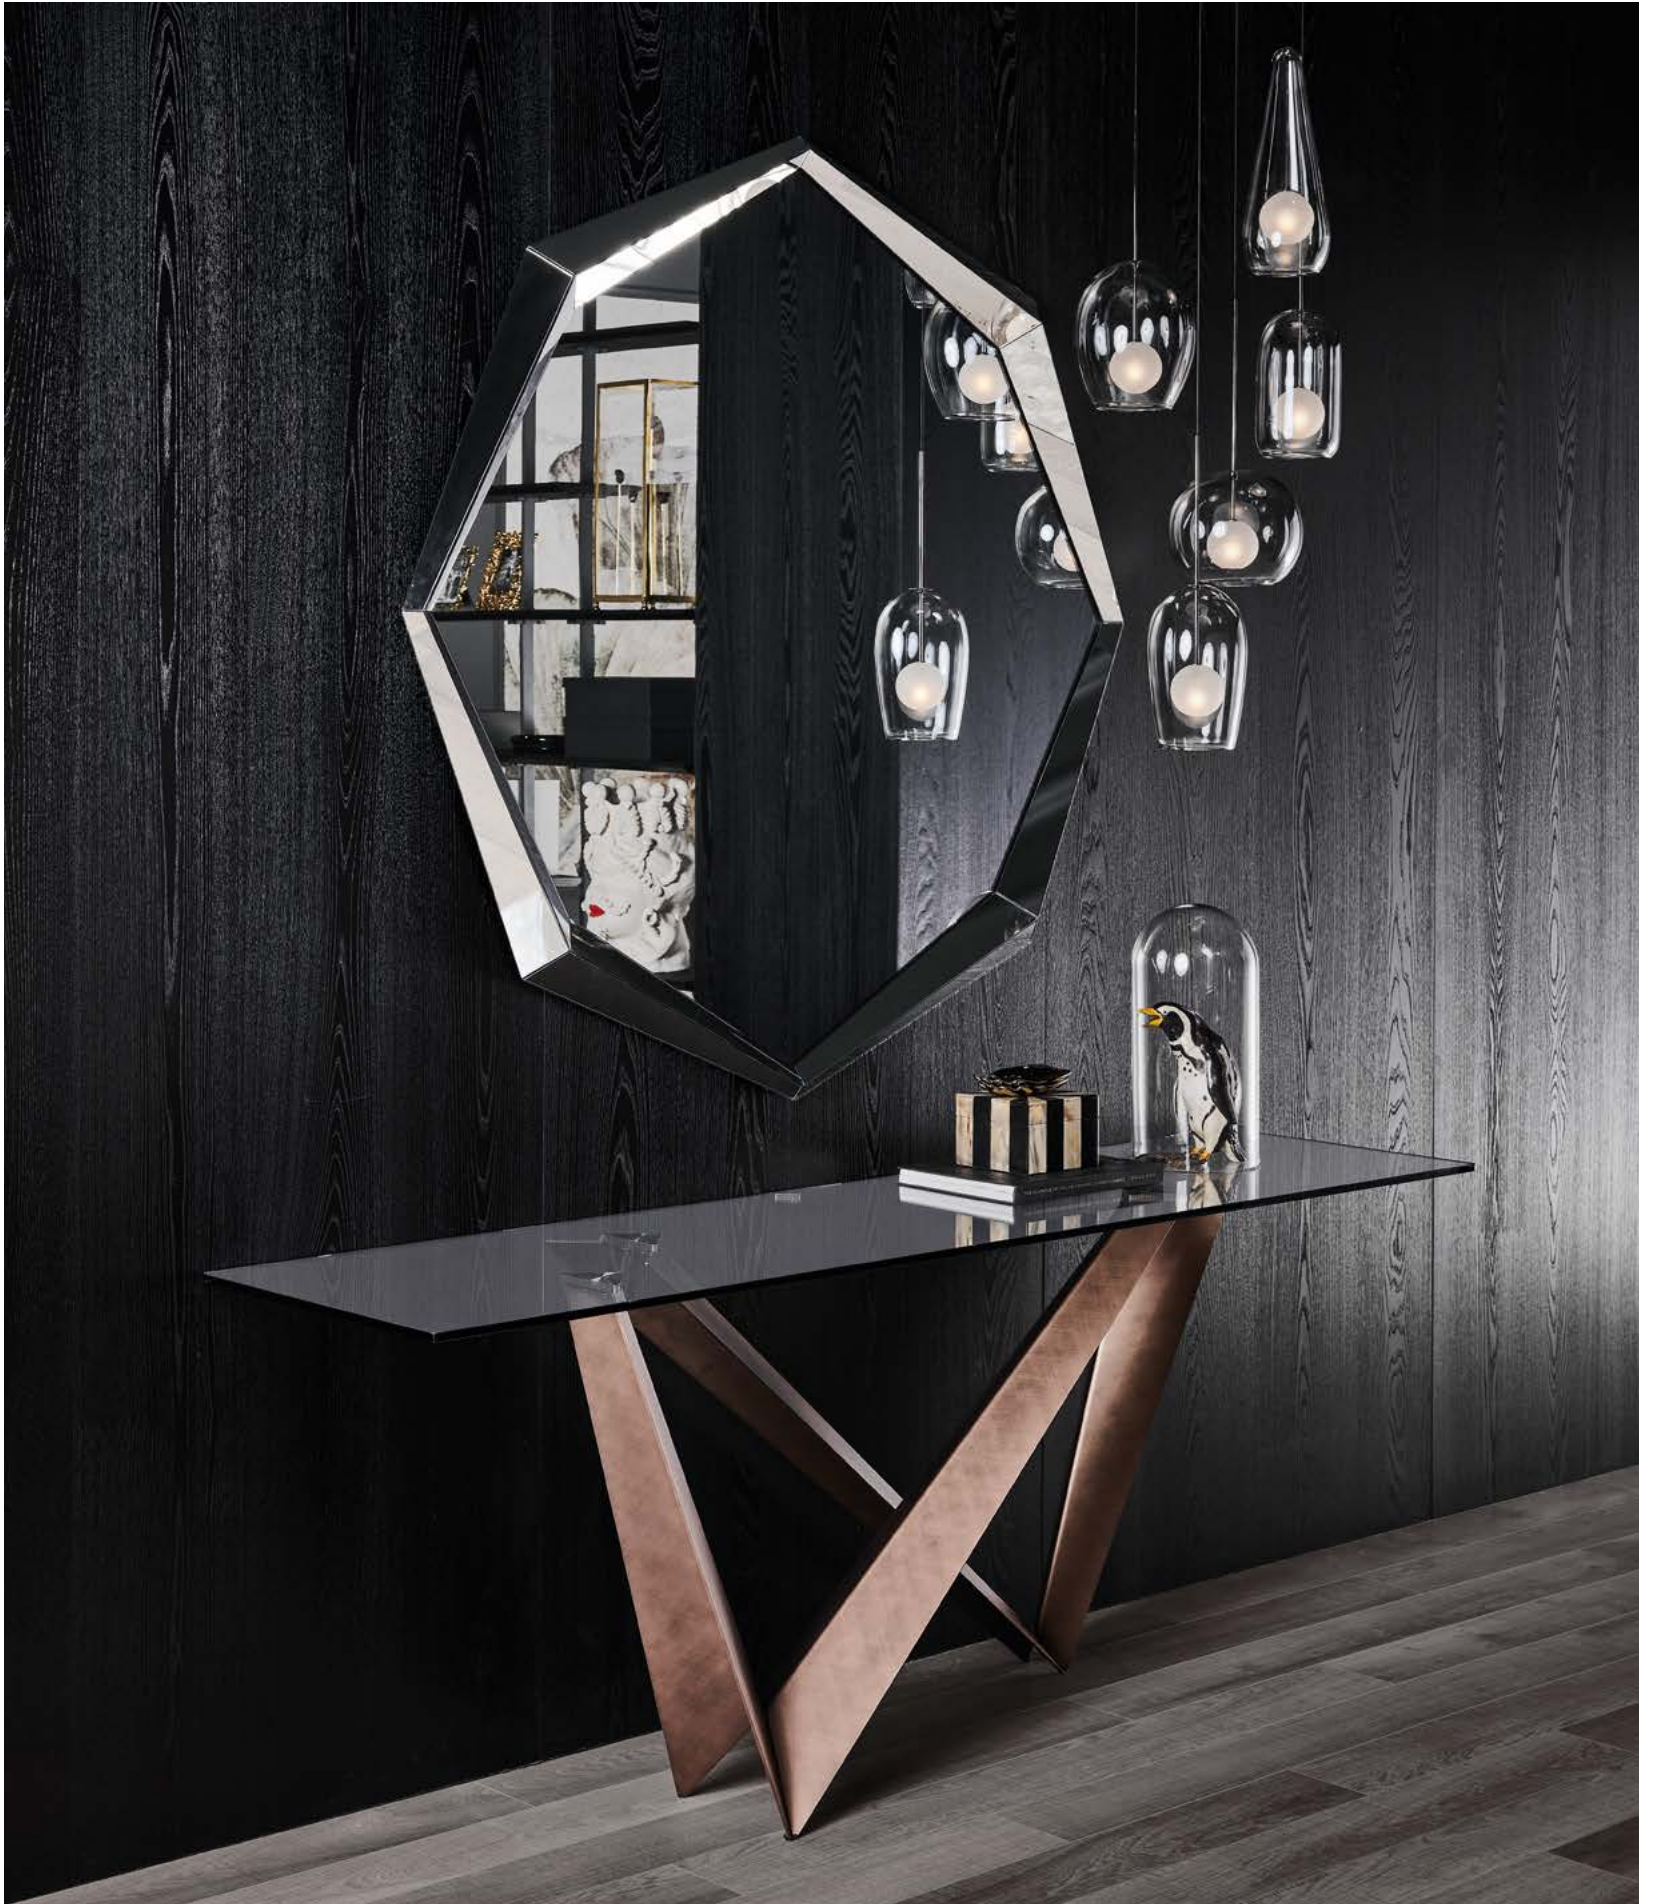

- ◀ WESTIN 200 console with graphite base and extra clear glass top
- ▶ WESTIN 200 console with brushed grey base and extra clear glass top
- WISH S mirror with black frame
- PLANETA A wall lamps
- MELODY lamps

Westin

WESTIN 200 console with brushed bronze base and burned oak top - WISH S mirror with brushed bronze frame - SABLIER table lamp with mixed glass (iride-fumé) lampshade - MAPOON rug

▲ WESTIN 200 console with brushed bronze base and Canaletto walnut top - HAWAII A mirror in bronze mirrored glass - SUNSET lamps
▶ WESTIN 200 console with brushed bronze base and clear glass top - EMERALD mirror in mirrored glass - MELODY lamps