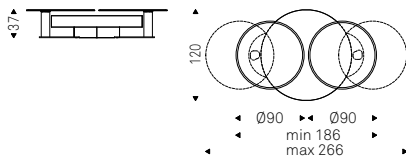

Arena Double Bond