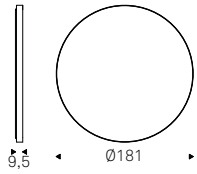

Wish Magnum

Paolo Cattelan | 2019

Specchio da parete in cristallo specchiato. Cornice in acciaio verniciato gofrato titanio o nero, Brushed Bronze o Brushed Grey.

Wall mirror. Frame in titanium or black embossed lacquered steel, Brushed Bronze or Brushed Grey.