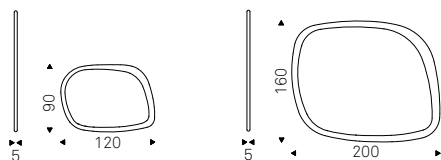

Janeiro - Janeiro Magnum

Andrea Lucatello | 2017

Specchio da parete con cornice in noce Canaletto o rovere bruciato.
Supporto a parete con possibilità di fissaggio in diverse posizioni.

Wall mirror with frame in Canaletto walnut or burned oak.
Wall bracket with fixing possibilities in different positions.