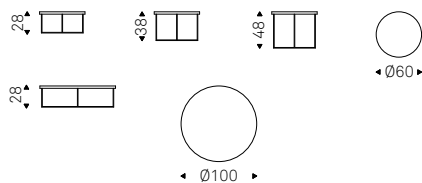

BILLY ø60 coffee table with bronze base, bronze mirrored glass top and brushed bronze profile - BILLY KERAMIK ø60 coffee table with bronze base, matt portoro ceramic top and brushed bronze profile
BILLY WOOD ø60 coffee table with bronze base, burned oak top and brushed bronze profile