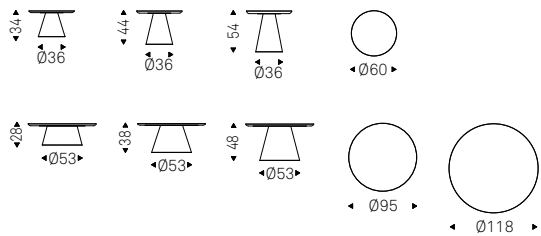

164

Zen

173

Amerigo

Giorgio Cattelan | 2019

Tavolino con base in metallo verniciato gofrato titanio e piano in metallo Brushed Brass, Brushed Bronze o Brushed Grey.

Coffee table with base in titanium embossed lacquered steel and top in Brushed Brass, Brushed Bronze or Brushed Grey lacquered steel.