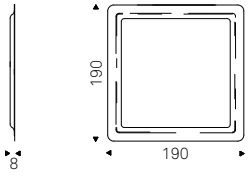

Glenn Magnum

Philip Jackson | 2017

Specchio da parete o da terra tutto in cristallo specchiato, specchiato fumé o specchiato bronzo.

Wall or floor mirror in mirrored, smoked grey or bronze mirrored glass.

GLENN MAGNUM mirror in bronze mirrored glass - TOKYO bookcase with black frame/shelves and Canaletto walnut inserts