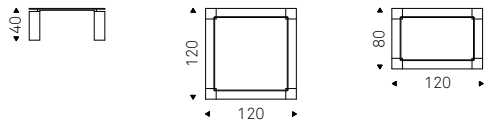

Dielle

Piero De Longhi | 1984

Tavolino con base in marmo bianco Carrara. Barre metalliche nere o cromate. Piano in cristallo trasparente.

Coffee table with base in white Carrara. Chromed or black metal bars. Clear glass top.

DIELLE coffee table with white Carrara marble base, chromed metal bars and clear glass top - WALLY bookcases in white