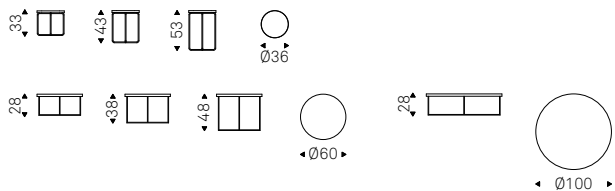

Billy Wood

Studio Kronos | 2013

Tavolino con struttura in acciaio verniciato gofrato titanio o nero, o con base in Bronze e cornice del top in Brushed Bronze. Piano in noce Canaletto, rovere bruciato o rovere naturale.

Coffee table with frame in embossed titanium or black lacquered steel, or with base in Bronze and Brushed Bronze top frame. Top in Canaletto walnut, burned oak or natural oak.