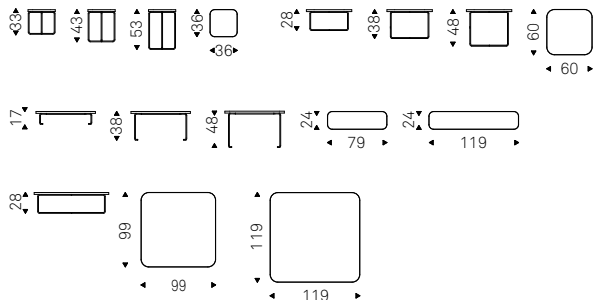

BENNY 36x36 coffee table with bronze base, bronze mirrored glass top and brushed bronze profile - BENNY KERAMIK 36x36 coffee tables with bronze base, matt portoro ceramic top and brushed bronze profile