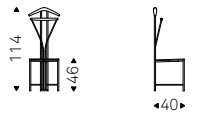

Yannik

Andrea Lucatello | 2015

Servetto con struttura in acciaio verniciato nero opaco e massello di noce Canaletto. Seduta in frassino verniciato nero opaco o rivestita in pelle nei colori come da campionario.

Valet stand with frame in matt black steel and solid Canaletto walnut. Seat in black painted ashwood or covered in soft leather as per sample card.