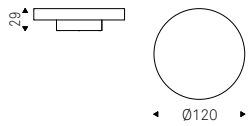

Arena

Yasuhiro Shito | 2020

Tavolino con base in acciaio verniciato gofrato nero e piano verniciato Brushed Bronze o Brushed Grey.

Nelle versioni Bond e Double Bond il tavolino principale è affiancato da uno o due tavolini con base in acciaio verniciato gofrato nero, colonna in acciaio verniciato Brushed Bronze o Brushed Grey e piano girevole in cristallo bisellato fumè.

Coffee table with black embossed lacquered steel base and top in Brushed Bronze or Brushed Grey lacquered steel.

In Bond and Double Bond versions, main coffee table is sided by one or two coffee tables with base in black embossed lacquered steel, column in Brushed Bronze or Brushed Grey lacquered steel and swivelling fumé beveled glass top.