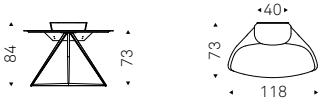

Storm

Andrea Lucatello | 2015

Scrittoio con struttura e piano in acciaio verniciato gofrato titanio, bronzo, graphite o bianco. Pad in cuoio nei colori come da campionario.

Desk with frame and top in titanium, bronze, graphite or white embossed lacquered steel. Leather pad as per sample card.

STORM desk with titanium frame and pad in leather 53 ardesia - PINKO
POUF in soft leather 951 castoro - WALLY bookcases