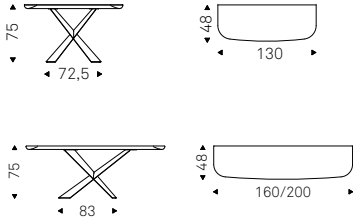

Terminal Wood-C Console

Paolo Cattelan | 2019

Consolle con base in acciaio verniciato gofrato titanio, bronzo, graphite, pearl, nero o Brushed Bronze. Piano in Olmo tinto poro aperto nero opaco con profilo inferiore arrotondato verniciato Brushed Bronze. Fissaggio a parete necessario.

Console with base in titanium, bronze, graphite, pearl or black embossed lacquered steel or Brushed Bronze. Top in elm open pore matt black with Brushed Bronze lacquered and rounded lower profile. Wall anchorage is necessary.