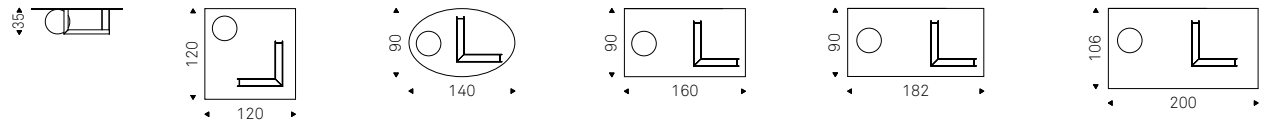

LEVANTE coffee table with transparent varnished metal base, Travertine marble sphere and clear glass top - GIANO table - MAGDA A chair

Specchi | Mirrors

Quadrati
Rettangolari
Square
Rectangular

Africa

232