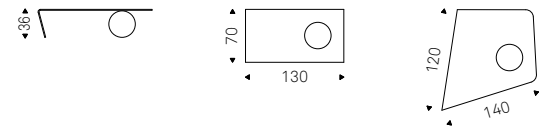

Tavolino con piano in cristallo trasparente curvato, sfera in acciaio lucido o travertino.

Coffee table with curved clear glass top, shiny steel or travertine sphere.

GLOBE coffee table with polished steel sphere and clear glass top
- AIRPORT bookcase with white structure and shelves