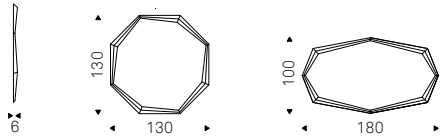

Emerald

Paolo Cattelan | 2008

Specchio da parete tutto in cristallo specchiato o specchiato fumé. Lo specchio è fornito di staffe per il fissaggio sia orizzontale che verticale.

Wall mounted mirror in mirrored glass or fumé glass. Mirror is equipped with plates for horizontal or vertical installation.

EMERALD mirror in fumé mirrored glass
- SKYLINE console with titanium base and
burned oak top