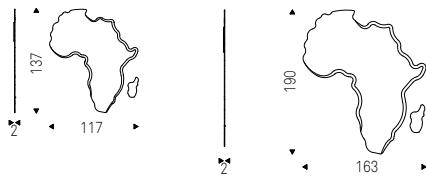

AFRICA mirror in fumé mirrored glass -
CHELSEA sideboard in titanium

Africa Magnum

Ring

Emanuele Zenere | 2009

Specchio da parete in cristallo specchiato con incisioni circolari.

Wall mirror in mirrored glass with circular bevels.