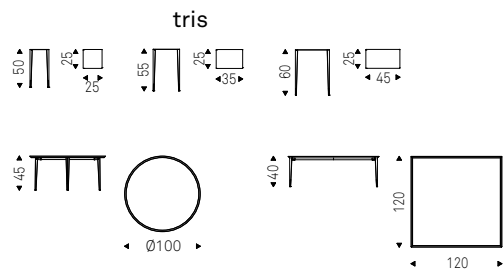

Spillo

Giorgio Cattelan | 2020

Tavolino con struttura in acciaio verniciato Brushed Brass, Brushed Bronze o Brushed Grey e particolari in ottone.

Coffee table with structure in Brushed Brass, Brushed Bronze or Brushed Grey lacquered steel and brass details.