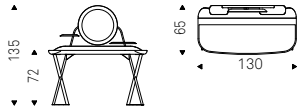

Cocoon Trousse Leather

Paolo Cattelan | 2020

Console da trucco con base in acciaio verniciato gofrato titanio, bronzo o nero. Piano in cuoio come da campionario con profilo inferiore arrotondato e verniciato Brushed Bronze o Brushed Grey e gola portaoggetti in metallo verniciato Brushed Bronze o Brushed Grey. Specchiera in acciaio verniciato gofrato titanio, bronzo, nero, Brushed Bronze o Brushed Grey con supporti laterali e ripiani in acciaio verniciato gofrato titanio, bronzo o nero. Illuminazione a led.

Dressing desk with base in titanium, bronze or black embossed lacquered steel. Top in leather as per sample card with Brushed Bronze or Brushed Grey lacquered and rounded lower profile and grooved tray in Brushed Bronze or Brushed Grey lacquered steel. Mirror with frame in titanium, bronze, black, Brushed bronze or Brushed Grey embossed lacquered steel with lateral supports and shelves in titanium, bronze or black embossed lacquered steel. LED light.

COCOON TROUSSE LEATHER desk with bronze base, leather 88 tabacco top and brushed bronze profile - PANCHO coffee table in brushed bronze - MAREK rug - CIRO nightstand with burned oak structure and soft leather 951 castoro inserts