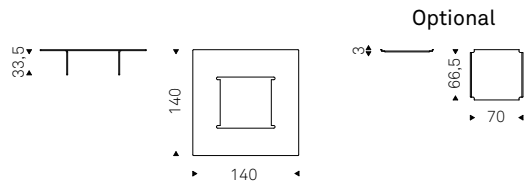

Carrè

Giorgio Cattelan | 2018

Tavolino in cristallo trasparente curvato. Optional vassoio inox.

Coffee table in curved clear glass. Optional stainless steel tray.

CARRÈ coffee table in clear glass with stainless steel tray