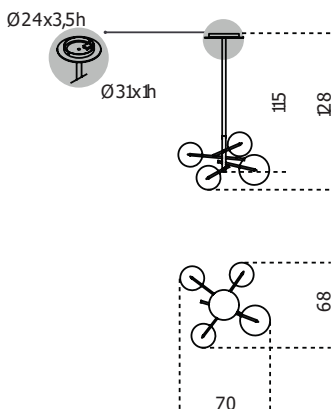

Bolle

2015

Hanging lamp with dimmable LED light with 6 or 4 transparent mouth-blown glass spheres. Metal parts in hand burnished brass. The height can be customised from a minimum of 85cm (Bolle 6) and 73cm (Bolle 4) to a maximum of 600cm (including lights).

Cm (L x W x H)

Versione con 4 sfere / 4 spheres version

70 x 68 x 128*

Versione con 6 sfere / 6 spheres version

90 x 80 x 128*

*Incluso corpo luminoso / including lights

Inches (L x W x H)

Versione con 4 sfere / 4 spheres version

27³/₄ x 27 x 50¹/₂

Versione con 6 sfere / 6 spheres version

35¹/₂ x 31¹/₂ x 50¹/₂

*Incluso corpo luminoso / including lights

Finishings

Glass

Transparent

Metal