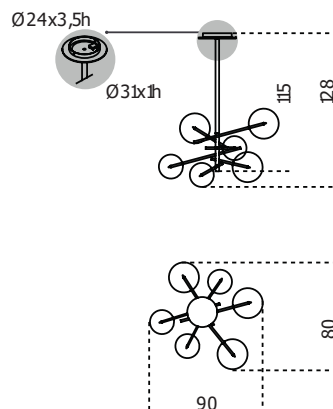

Bolle

2015

Hanging lamp with dimmable LED light with 6 or 4 transparent mouth-blown glass spheres. Metal parts in hand burnished brass. The height can be customised from a minimum of 85cm (Bolle 6) and 73cm (Bolle 4) to a maximum of 600cm (including lights).

Cm (L x W x H)

Versione con 4 sfere / 4 spheres version

70 x 68 x 128*

Versione con 6 sfere / 6 spheres version

90 x 80 x 128*

*Incluso corpo luminoso / including lights

Inches (L x W x H)

Versione con 4 sfere / 4 spheres version

27³/₄ x 27 x 50¹/₂

Versione con 6 sfere / 6 spheres version

35¹/₂ x 31¹/₂ x 50¹/₂

*Incluso corpo luminoso / including lights

Finishings

Glass

Transparent

Metal